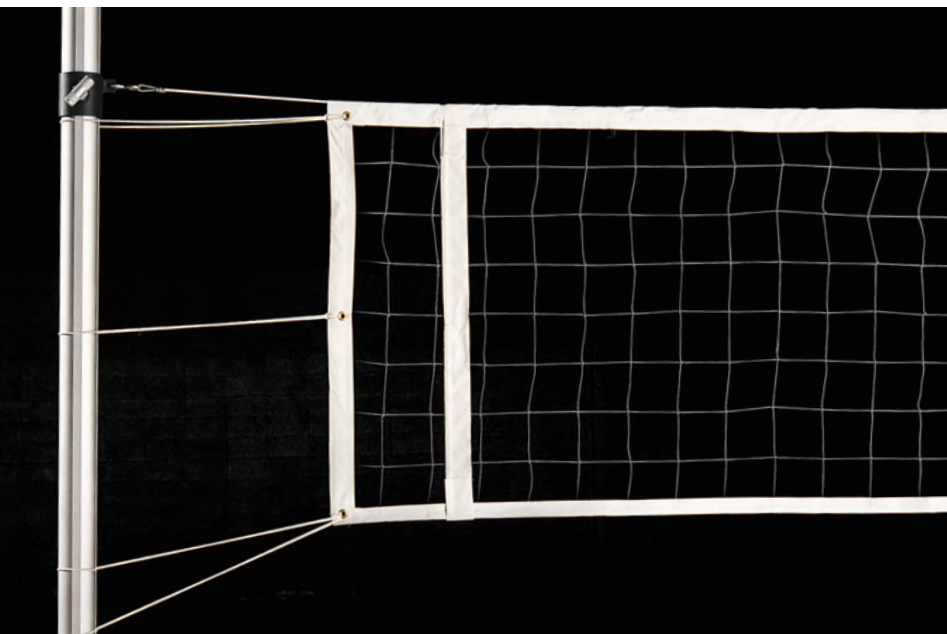

Badminton Standards

Durable 2³/₈" OD powder-coated steel tube uprights are designed for use both inside and outside to provide seasonal dual purpose use of your equipment. Uprights are provided with competition quality top cap guide and net tie-off hardware. Pickleball compatible.

Available as a portable unit. Portable units include heavy T-shaped steel bases with non-marking, anti slip rubber feet for stability without use of floor anchors. Each base has two 3" diameter casters. Net and floor sleeves are not included.

764100	Sleeved End Standards	$353 (pr)
764150	Sleeved Center Standard	$178 (ea)
779000	Portable End Standards	$2,235 (pr)
00827000	Sleeve Adapter	$67
	<i>Converts 3 1/2" to 2 3/8"</i>	

Badminton Net

Black mesh net with 1" openings. Net is furnished with attachment cords of sufficient length for use on volleyball standards with 36' centers when desired.

2236110   **$76**

Intramural Volleyball Net

The right choice for physical education and intramural type activities. Heavy black polyester mesh is treated for longer life for either indoor or outdoor usage. Reinforced top binding is provided with a 45' long black poly rope with 3' long tie cords to provide net tension.

02254000   **$151**