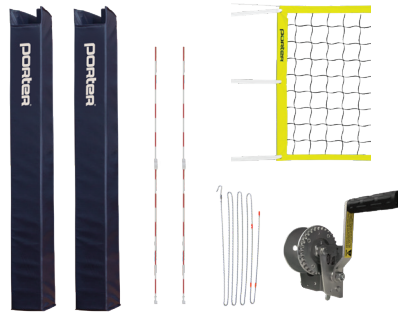

- 1974** 3" Diameter \$1,310 (ea)
- 19749XX** 3" with Official Pad \$1,705 (ea)
- 1972** 3½" Diameter \$1,100 (ea)
- 19729XX** 3½" with Official Pad \$1,485 (ea)

**POWR
RIB II**

The Powr-Rib™ II standard is constructed of high strength, lightweight aluminum. Two reinforcing ribs are centered throughout the entire length of the post for added system strength. Top and bottom of posts are fitted with custom molded caps to protect finished floors. Built in channel runs the length of the post which allows for the collar to slide up and down for infinite height settings. The POWR RIB II features a multipurpose functionality which allows multiple sports to be played on one court.

both systems meet requirements for:
FIVB NCAA NFHS

Competition Package

30911XX 3½" Diameter **\$2,890**

PACKAGE INCLUDES:

3091 Powr-Sand Standards (pr), 8390XX Official Upright Protective Pads (pr), 2256 Outdoor Competition Net, 2297 Powr-Select Net Antenna (pr), **NETCHAIN** Fair Height Net Chain