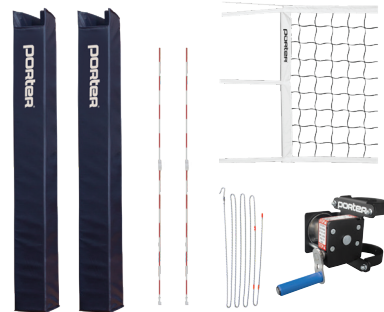

POWR-RIB™ II

meet requirements for:
NFHS

Competition Package

- 19631XX** 3" Diameter \$2,890
- 19611XX** 3½" Diameter \$2,800

PACKAGE INCLUDES:

1973 or 1971 Powr-Rib II Standards (pr), 8390XX Official Upright Protective Pads (pr), 2295 Competition Net, 00546000 Boundary Marker with Antennas (pr), **NETCHAIN** Fair Height Net Chain