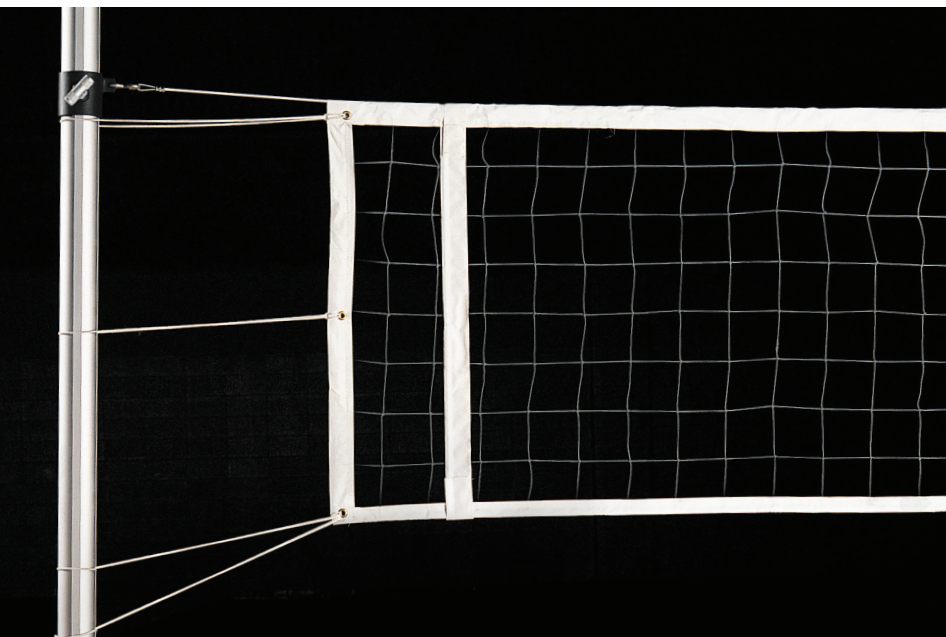

Badminton Standards

Durable 2³/₈" OD powder-coated steel tube uprights are designed for use both inside and outside to provide seasonal dual purpose use of your equipment. Uprights are provided with competition quality top cap guide and net tie-off hardware. Pickleball compatible.

Available as a portable unit. Portable units include heavy T-shaped steel bases with non-marking, anti slip rubber feet for stability without use of floor anchors. Each base has two 3" diameter casters. Net and floor sleeves are not included.

764100	Sleeved End Standards	$368 (pr)
764150	Sleeved Center Standard	$186 (ea)
779000	Portable End Standards	$2,325 (pr)
00827000	Sleeve Adapter	$70
	<i>Converts 3 1/2" to 2 3/8"</i>	

Badminton Net

Black mesh net with 1" openings. Net is furnished with attachment cords of sufficient length for use on volleyball standards with 36' centers when desired.

2236110	$76

Intramural Volleyball Net

The right choice for physical education and intramural type activities. Heavy black polyester mesh is treated for longer life for either indoor or outdoor usage. Reinforced top binding is provided with a 45' long black poly rope with 3' long tie cords to provide net tension.

02254000	$158