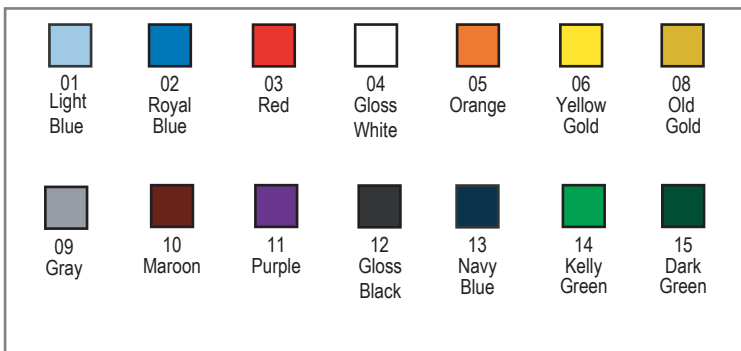

COLOR CHART

Pad Vinyl

(Indoor/Outdoor Wall Padding, Stage Padding, "I" Beam Padding & Corner Padding, Indoor/Outdoor Sewn Padding, Indoor/Outdoor Column Padding, Pole Padding, Gymnasium Mats, Portable Backstop Padding, Volleyball Padding)

Bolt-On Edge Pads

Divider Curtain, Floor Cover, & Sling Vinyl

Curtain Mesh

Gloss Powder Coat

Flat Powder Coat

Actual colors may vary from colors depicted on this sheet.

To make color selections, check appropriate boxes as necessary.